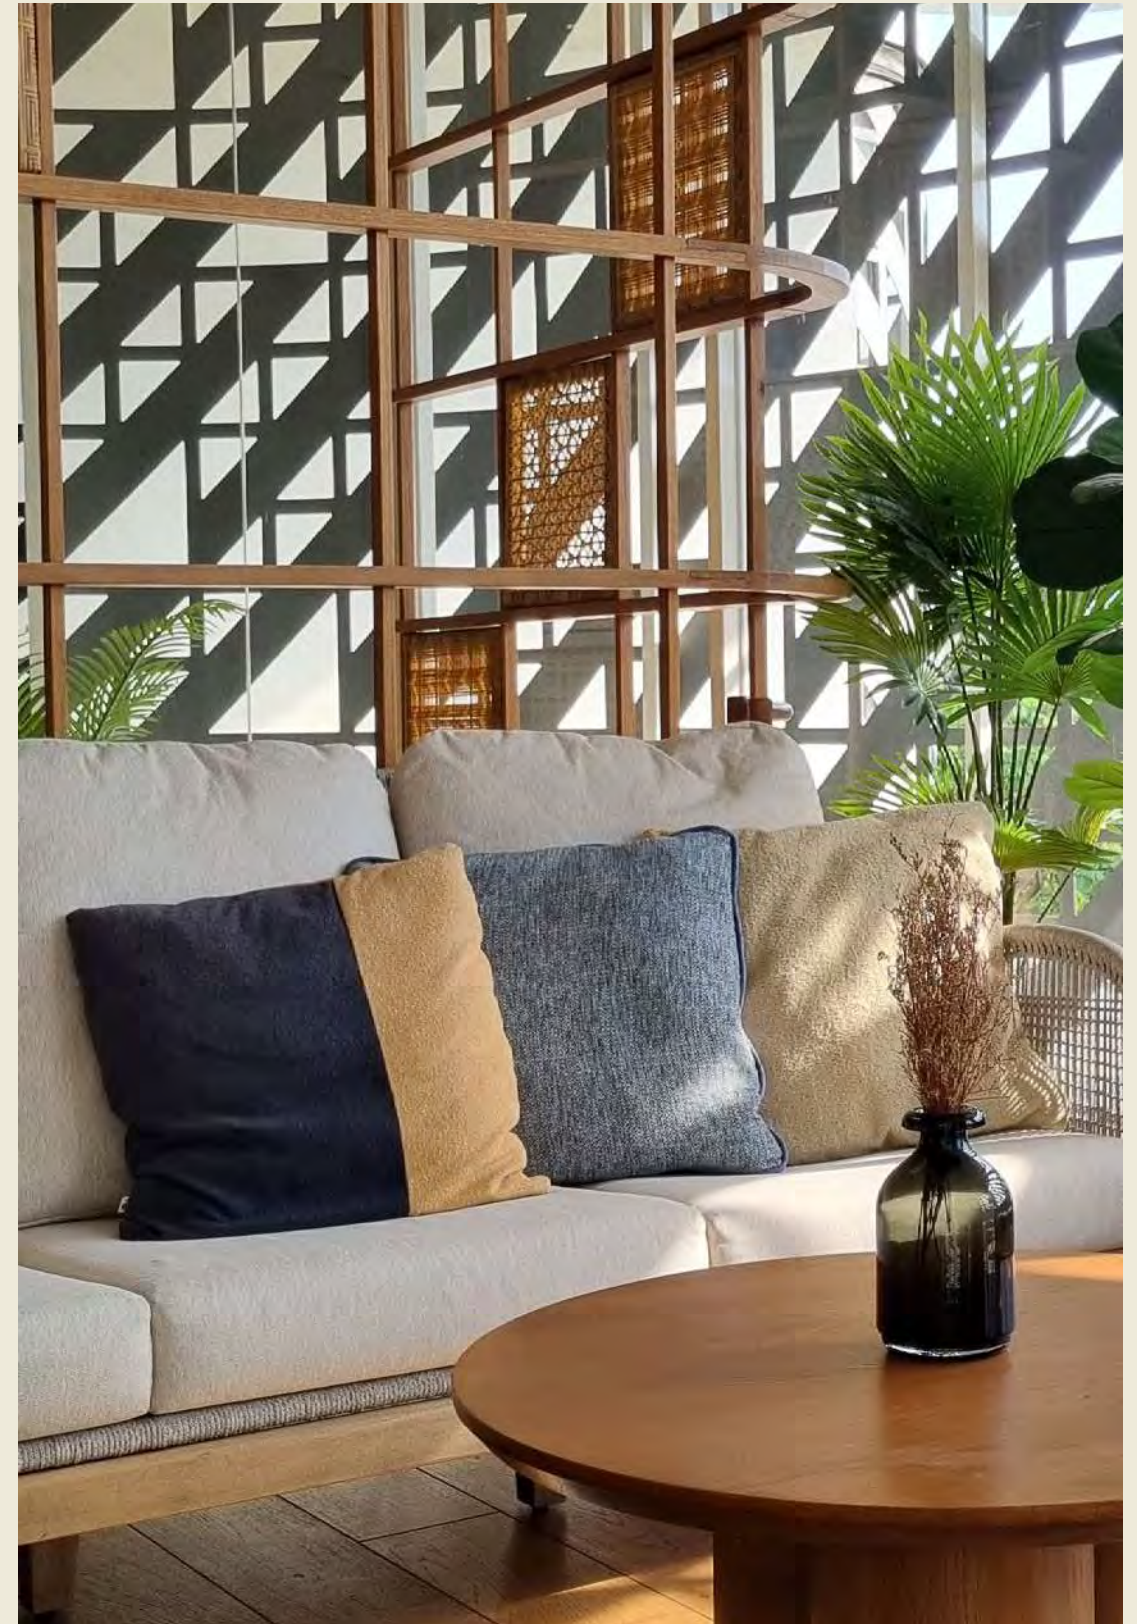

 40 x 40 cm

Big Weave

Jasmine

Eucalyptus

Lichen

Moss Green

Rust

Sandstone