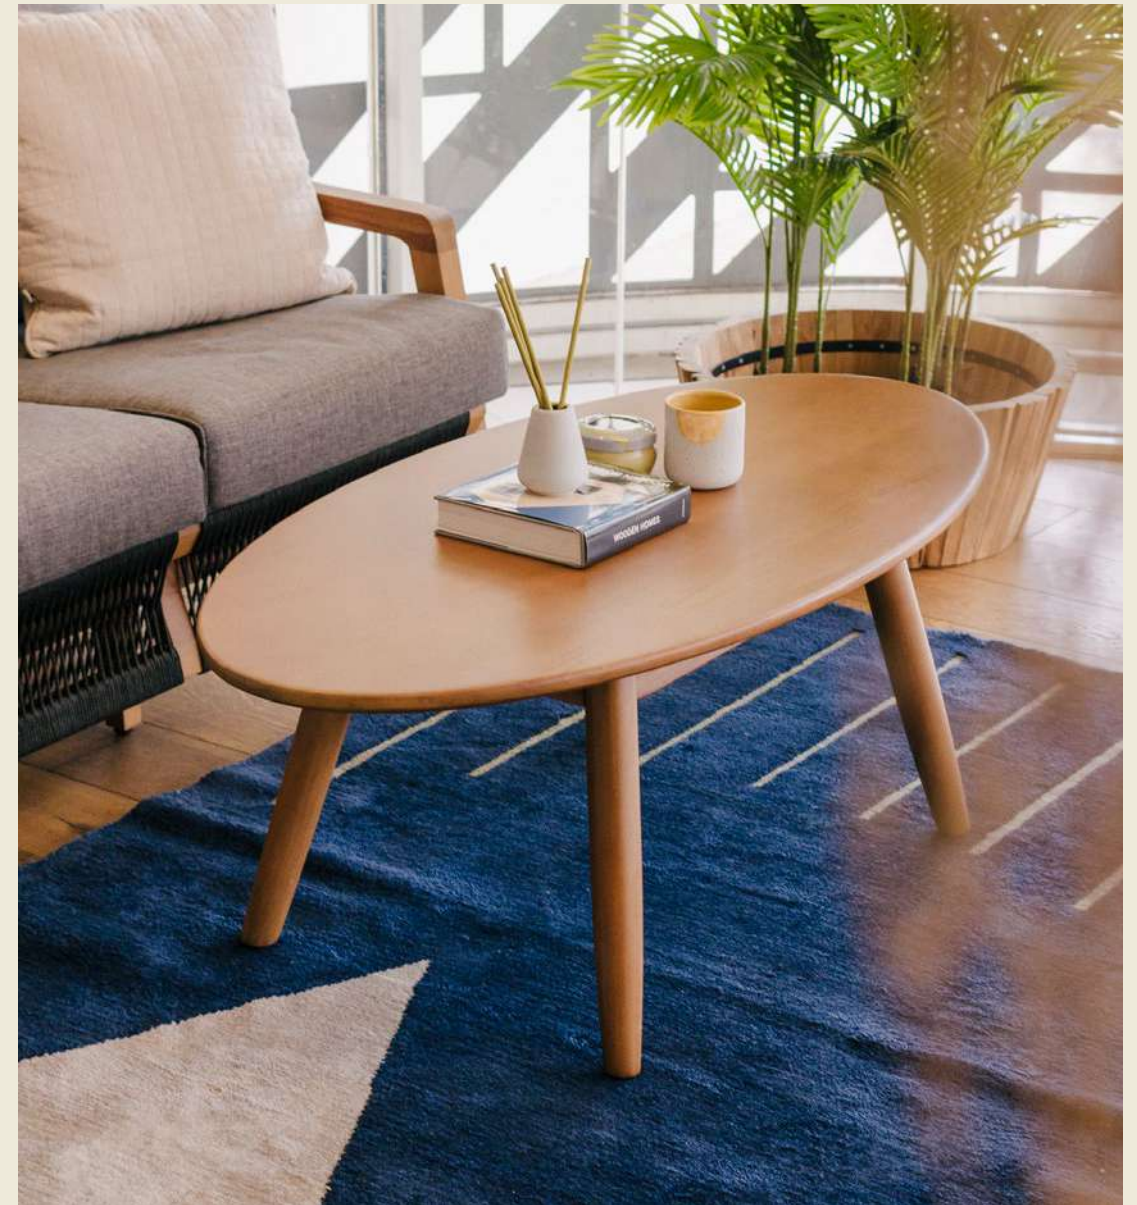

Primero

Lounge Chair

- Aluminium
- Synthetic Leather
- Rope
- 79 • 88 • 91 cm

Foot Stool

- Aluminium
- Synthetic Leather
- Rope
- 71 • 56 • 39 cm

Sleek, modern, and irresistibly cozy. Primero in black leather turns every lounging moment into a refined experience. Comes with a matching ottoman for extra comfort and laid-back lounging.

Olle

Coffee Table

-  Sungkai
-  Ø75 • 45 cm

The coffee table that quietly steals the spotlight. Warm wood, smooth curves, and always ready to hold your coffee, snacks, and "just one more" catch-up moment.