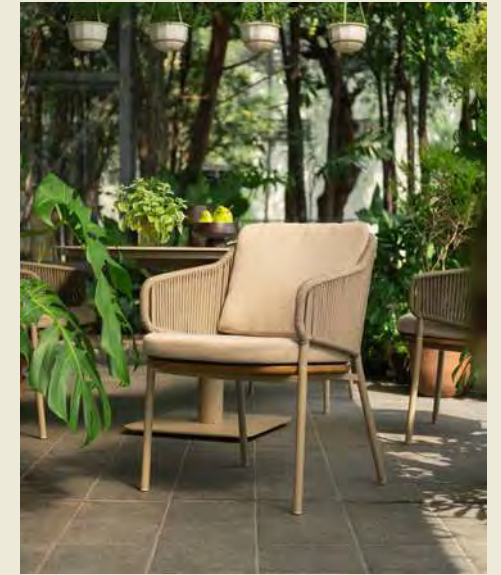

Meet Rafa--where style meets comfort! With chic beige rope weaving, a warm teak seat, and a sleek stainless steel frame, this chair effortlessly upgrades any space, from cozy patios to lively garden dinners.