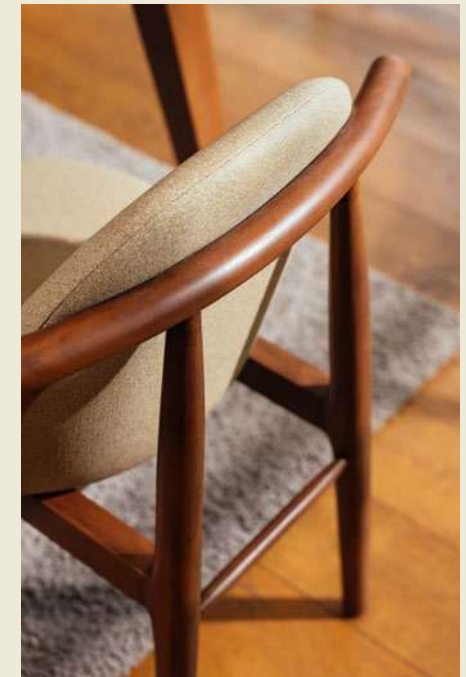

Halo

Dining Armchair

- Mahogany
- Synthetic Leather
- 52.5 • 57 • 78 cm

Ordinary chairs step aside. Halo's unique silhouette and beautiful upholstery bring instant character to your table.